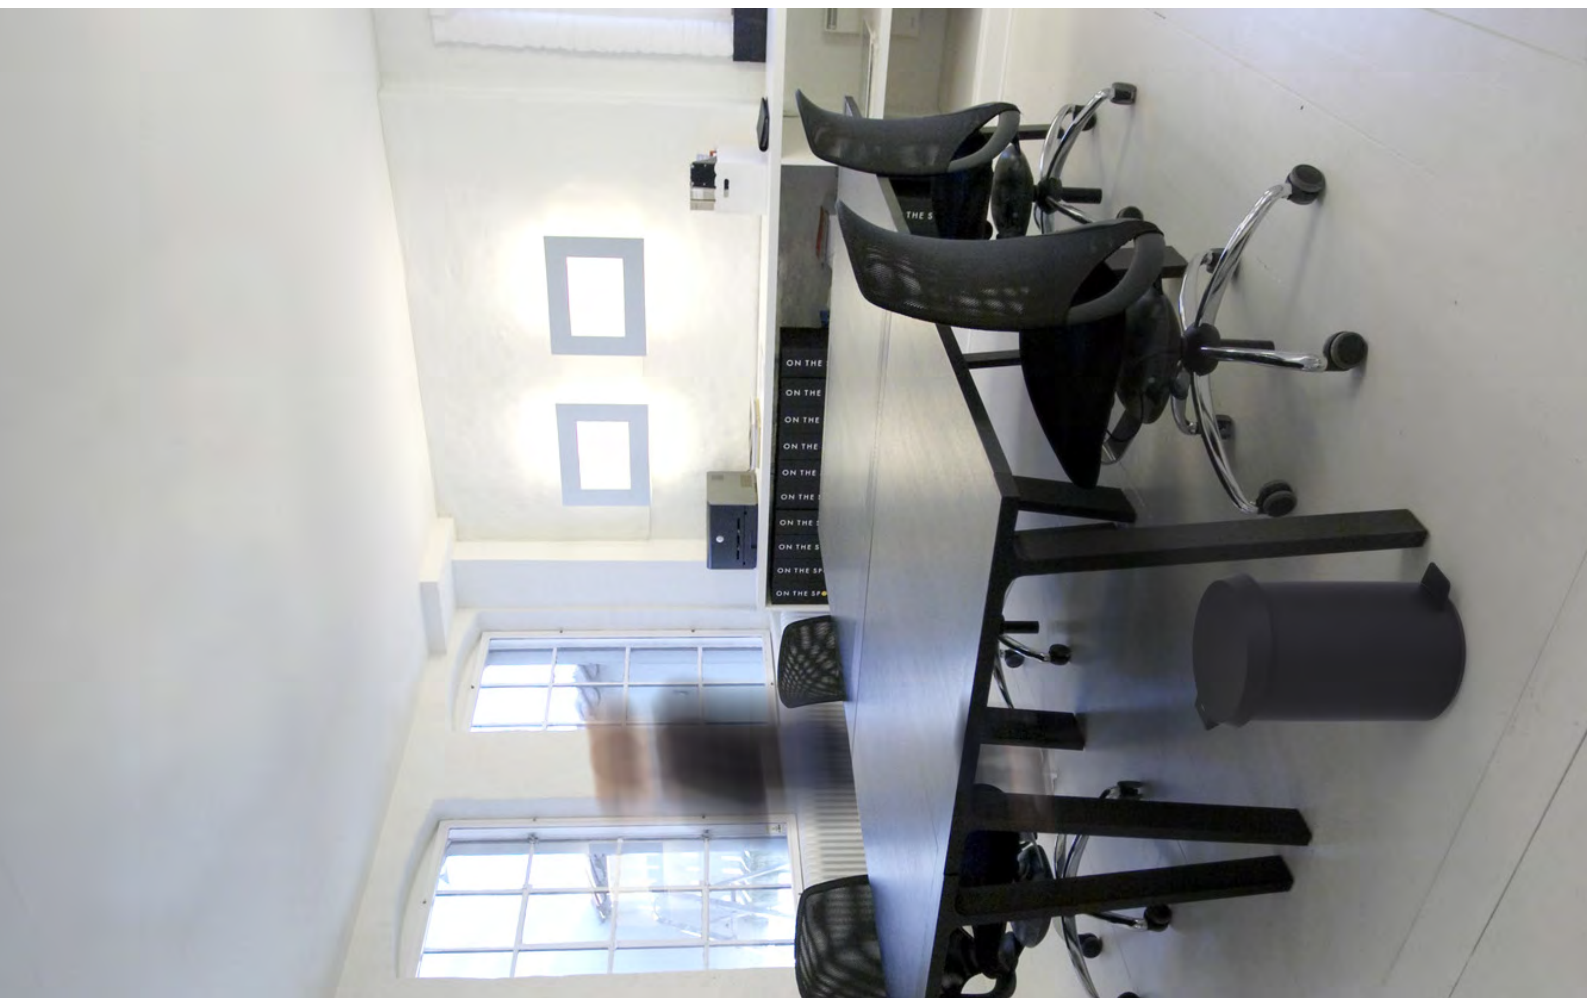

# PEDAL BIN

NO STORY, SIMPLY DESIGN

design by Bammetjycle mdd

DESIGN  
AWARD  
2018