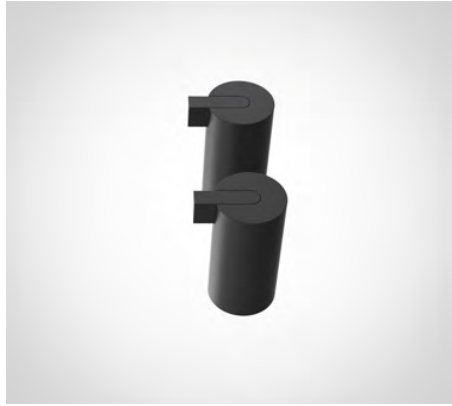

ER

Classic Black
2 and
is designed