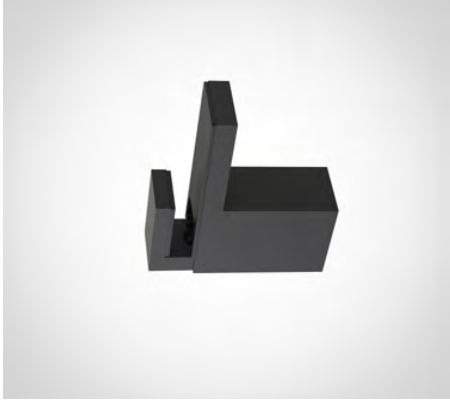

ER

Classic Black
2 and
is designed