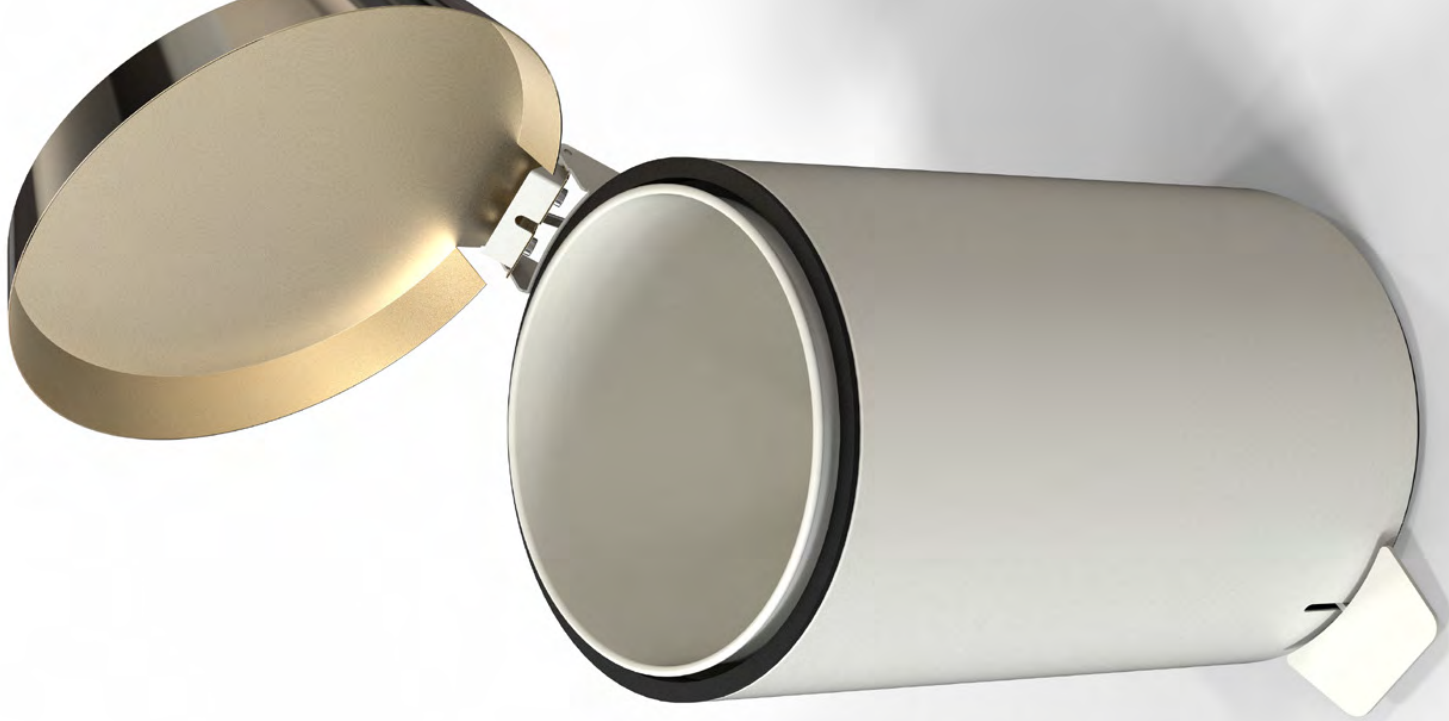

# PEDAL BIN

NO STORY, SIMPLY DESIGN

design by Bammetjycle mdd

DESIGN  
AWARD  
2018